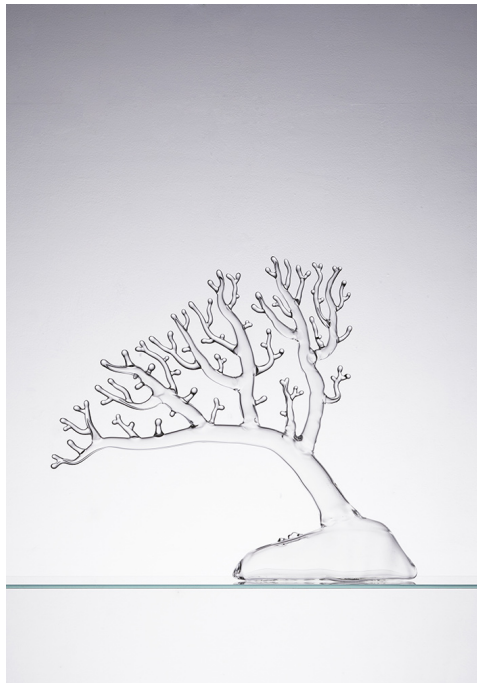

ALEXANDRE BIAGGI

Decoration
Furniture and objects from XXth century
Contemporary design

SIMONE CRESTANI

Corail n° 10

Design 2012

Verre soufflé

H : 52cm / L : 60cm / l : 15cm

Pièce unique

Signé

Coral n° 10

Design 2012

Blown glass

H : 20.1/2" / L : 23.3/4" / W : 6"

Unique artwork

Signé

Price on request