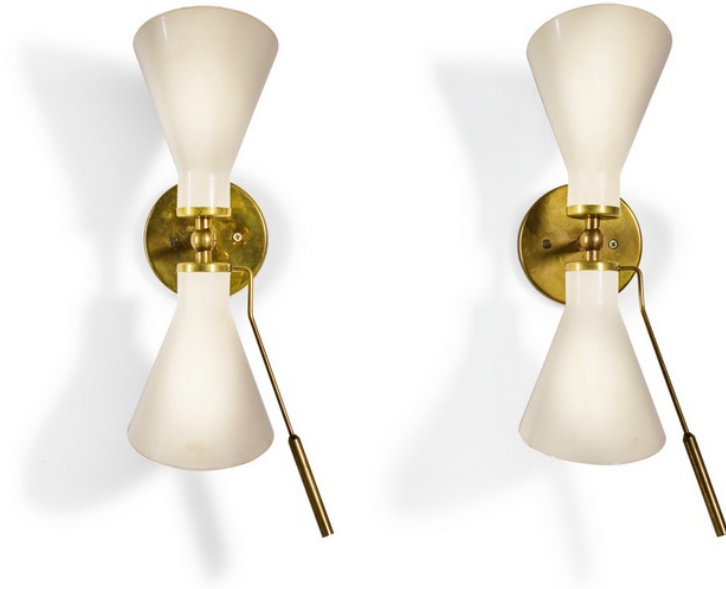

ALEXANDRE BIAGGI

Decoration
Furniture and objects from XXth century
Contemporary design

GINO SARFATTI

Paire d'appliques
1947

Laiton, aluminium peint
H : 39 cm / L : 18cm

Pair of sconces
1947

Brass, painted aluminium
H : 15.3/8" / W : 7.1/8"