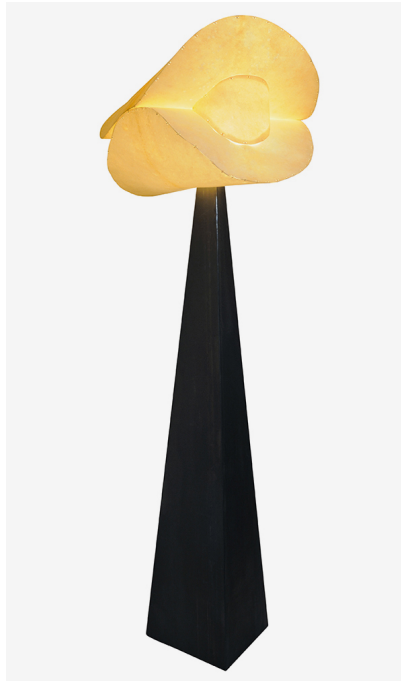

ALEXANDRE BIAGGI

Decoration
Furniture and objects from XXth century
Contemporary design

MAURO FABBRO

Lampadaire Â«MonacaÂ»

Design 2009

Edition Alexandre Biaggi

Pied en plaque de fer patinÃ©, abat-jour en parchemin

H : 190cm

'Monaca' floor lamp

Design 2009

Alexandre Biaggi edition

Foot in a patinated metal, parchment lampshade

H : 74.1/2"

Price on request

Paris, 2026-05-02