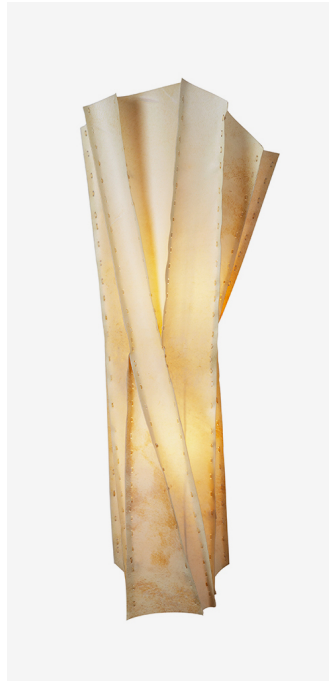

ALEXANDRE BIAGGI

Decoration
Furniture and objects from XXth century
Contemporary design

MAURO FABBRO

Applique Â«BerlinoÂ»

Design 2009

Edition Alexandre Biaggi

Parchemin, laiton

H : 75cm / l : 28cm / P : 28cm

'Berlino' sconce

Design 2009

Alexandre Biaggi edition

Parchment, brass

H : 25.1/2 " / W : 11" / D : 11"

Price on request

Paris, 2026-05-14