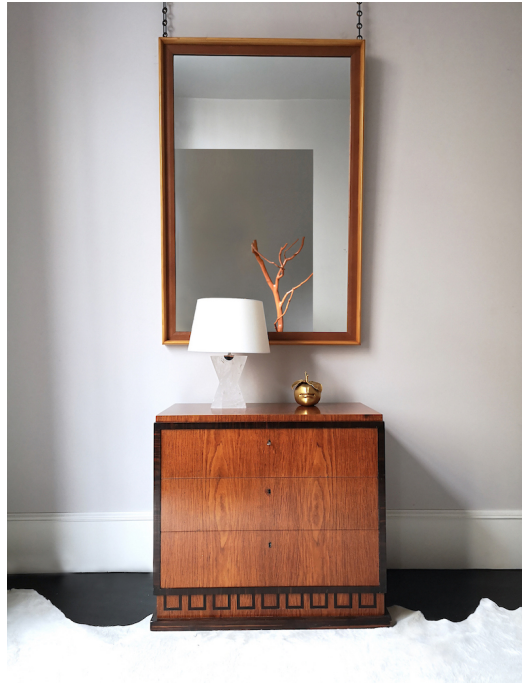

ALEXANDRE BIAGGI

Decoration
Furniture and objects from XXth century
Contemporary design

TRAVAIL SUÉDOIS

Commode
circa 1930

Zebrano, palissandre

H : 72,5 cm / L : 78,5 cm / P : 43 cm

Chest of drawers
circa 1930

Zebrano, rosewood

H : 28.1/2" / W : 30.7/8" / D : 16.7/8"

Price on request

Paris, 2026-06-26